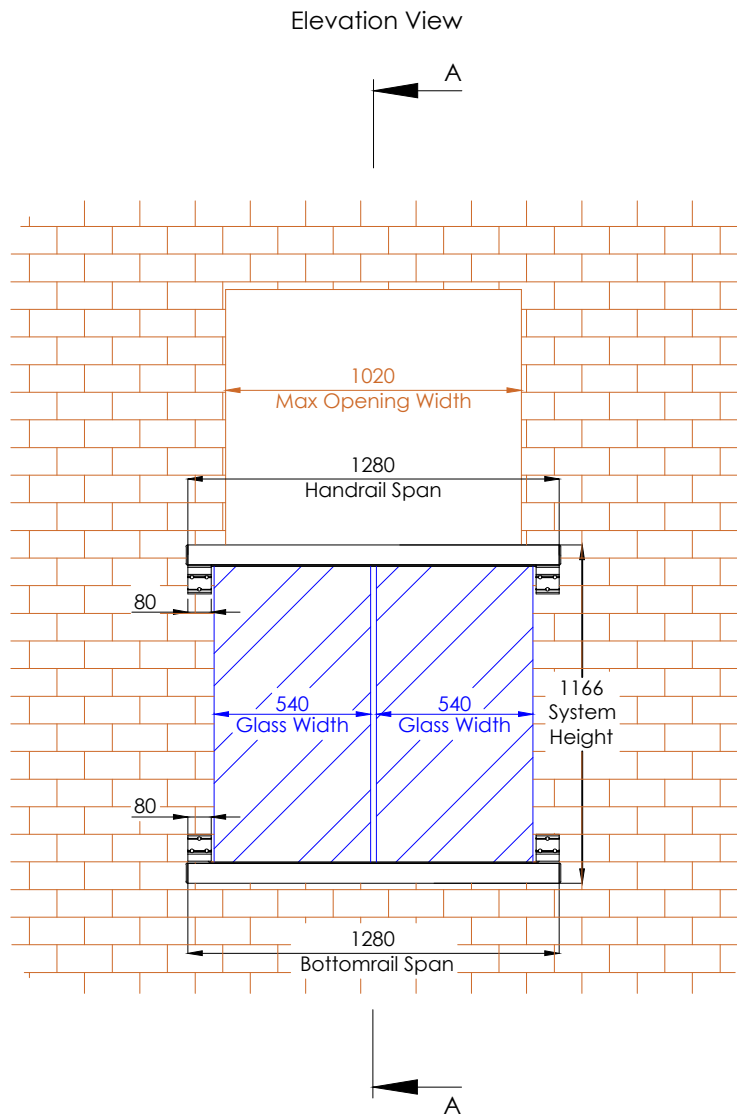

MBAL 128 - Orbit Mirror Juliet (Circular Handrail Top & Bottom) 1280mm

Hybrid® by **Balconette**

BALCONY SYSTEM SOLUTIONS LTD. UNIT 6 SYSTEMS HOUSE, EASTBOURNE ROAD, BLINDLEY HEATH, SURREY, RH7 6JP

TEL: 01342 410 411 FAX: 01342 410 412 WWW.BALCONETTE.CO.UK

UNLESS OTHERWISE STATED ALL DIMENSIONS IN MILLIMETERS.

DO NOT SCALE FROM THIS DRAWING.