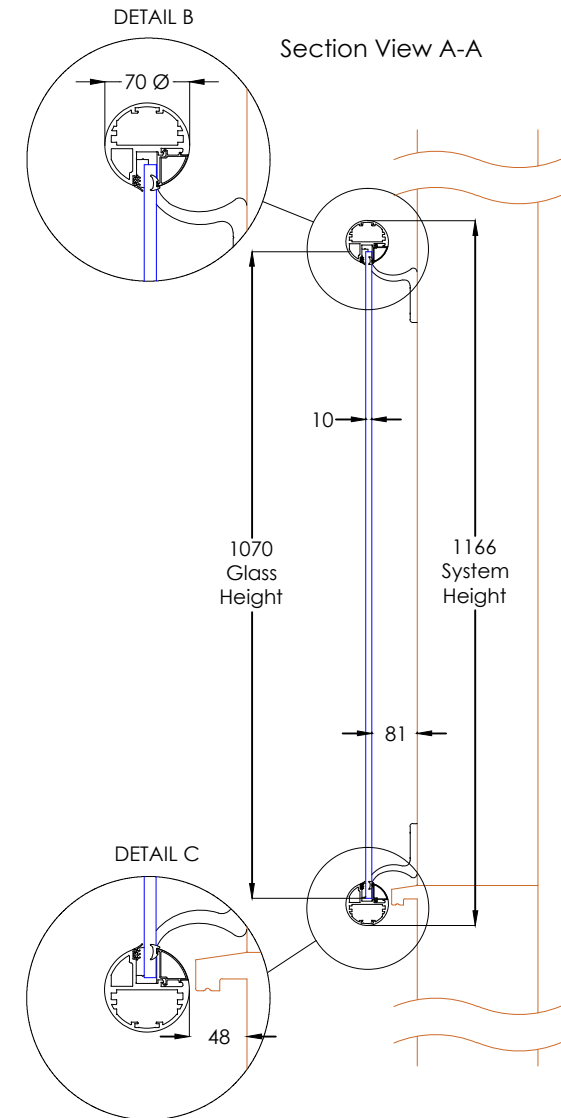

MBAL 128 - Orbit Mirror Juliet (Circular Handrail Top & Bottom) 1280mm

Hybrid® by **Balconette**

BALCONY SYSTEM SOLUTIONS LTD. UNIT 6 SYSTEMS HOUSE, EASTBOURNE ROAD, BLINDLEY HEATH, SURREY, RH7 6JP

TEL: 01342 410 411 FAX: 01342 410 412 WWW.BALCONETTE.CO.UK

UNLESS OTHERWISE STATED ALL DIMENSIONS IN MILLIMETERS.

DO NOT SCALE FROM THIS DRAWING.