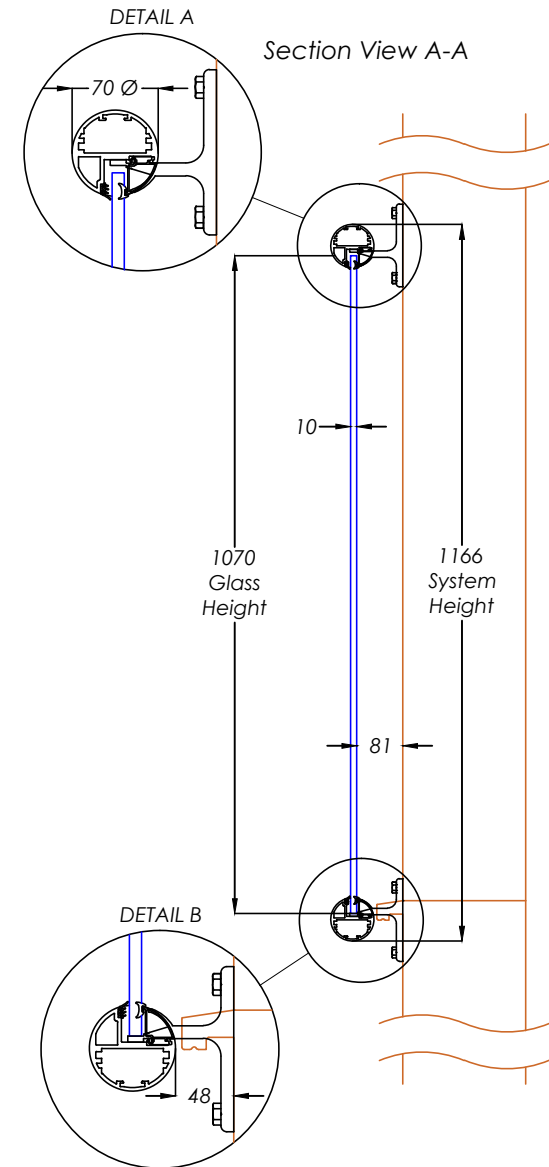

MBAL 150 - Orbit Mirror Juliet (Circular Handrail Top & Bottom) 1500mm

Hybrid® by **Balconette**

BALCONETTE, UNIT 6 SYSTEMS HOUSE, EASTBOURNE ROAD, BLINDLEY HEATH, SURREY, RH7 6JP

TEL: 01342 410 411 FAX: 01342 410 412 WWW.BALCONETTE.CO.UK

UNLESS OTHERWISE STATED ALL DIMENSIONS IN MILLIMETERS. DO NOT SCALE FROM THIS DRAWING.