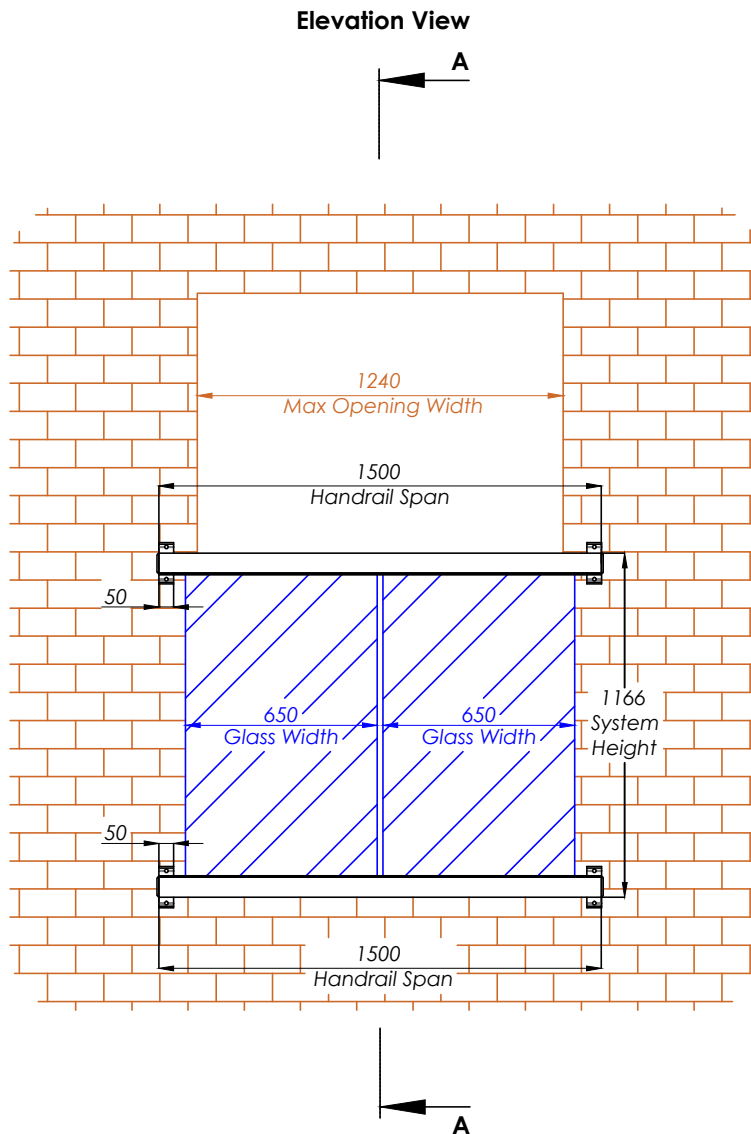

MBAL 150 - Orbit Mirror Juliet (Circular Handrail Top & Bottom) 1500mm

Hybrid® by **Balconette**

BALCONETTE, UNIT 6 SYSTEMS HOUSE, EASTBOURNE ROAD, BLINDLEY HEATH, SURREY, RH7 6JP

TEL: 01342 410 411 FAX: 01342 410 412 WWW.BALCONETTE.CO.UK

UNLESS OTHERWISE STATED ALL DIMENSIONS IN MILLIMETERS. DO NOT SCALE FROM THIS DRAWING.