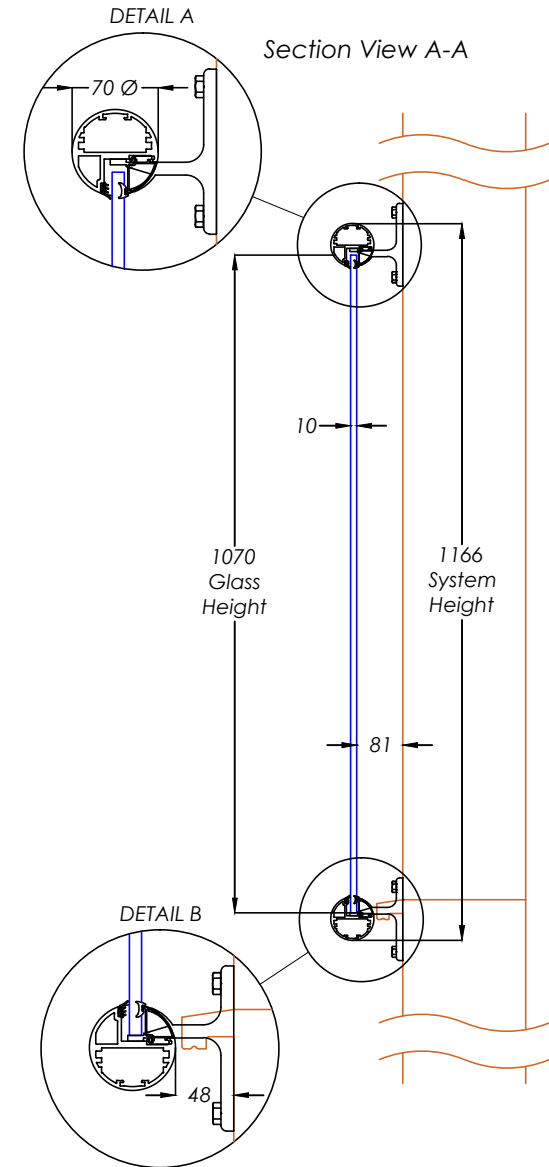

MBAL 168 - Orbit Mirror Juliet (Circular Handrail Top & Bottom) 1680mm

Hybrid by **Balconette**

BALCONETTE, UNIT 6 SYSTEMS HOUSE, EASTBOURNE ROAD, BLINDLEY HEATH, SURREY, RH7 6JP

TEL: 01342 410 411 FAX: 01342 410 412 WWW.BALCONETTE.CO.UK

UNLESS OTHERWISE STATED ALL DIMENSIONS IN MILLIMETERS. DO NOT SCALE FROM THIS DRAWING.