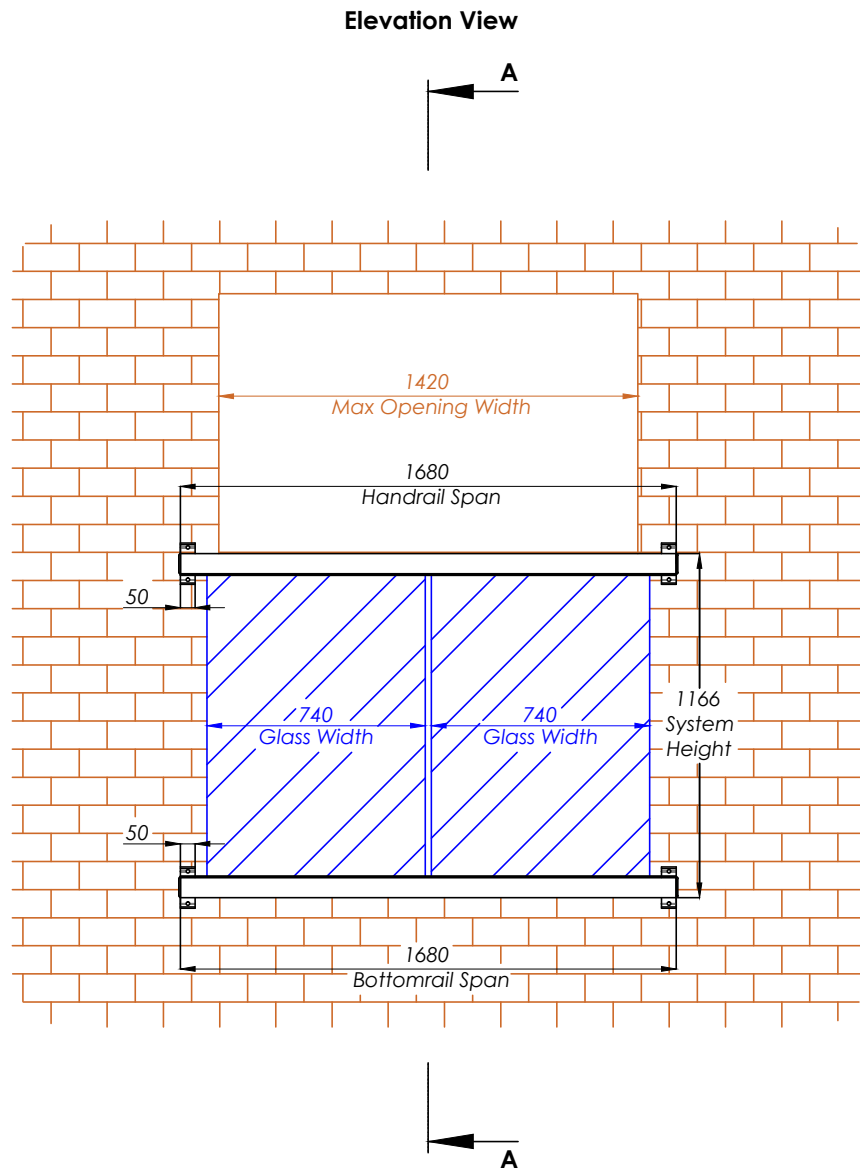

MBAL 168 - Orbit Mirror Juliet (Circular Handrail Top & Bottom) 1680mm

Hybrid by **Balconette**

BALCONETTE, UNIT 6 SYSTEMS HOUSE, EASTBOURNE ROAD, BLINDLEY HEATH, SURREY, RH7 6JP

TEL: 01342 410 411 FAX: 01342 410 412 WWW.BALCONETTE.CO.UK

UNLESS OTHERWISE STATED ALL DIMENSIONS IN MILLIMETERS. DO NOT SCALE FROM THIS DRAWING.