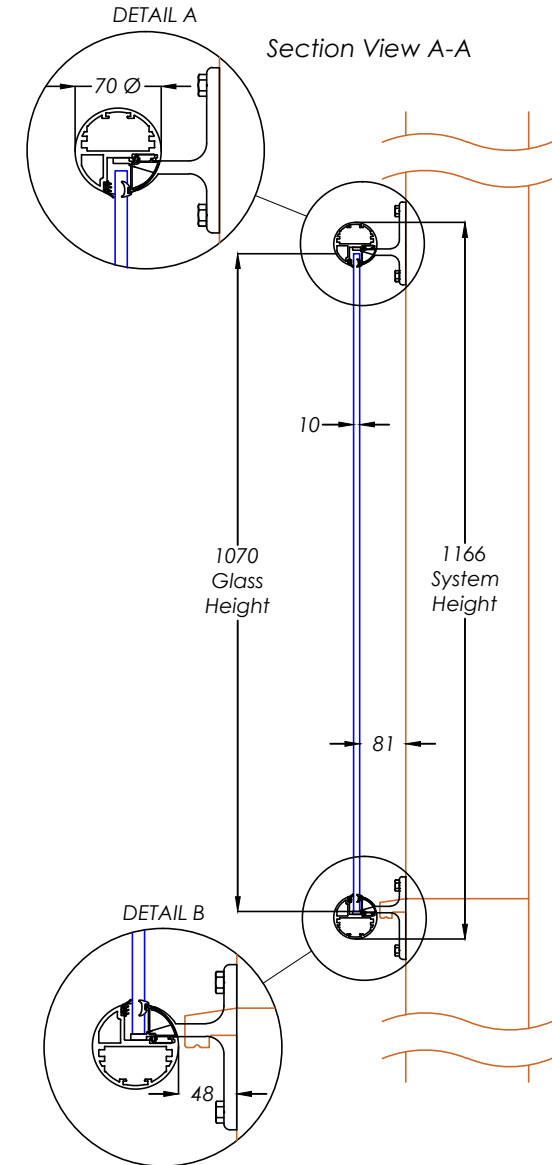

# MBAL 186 - Orbit Mirror Juliet (Circular Handrail Top & Bottom) 1860mm

**Hybrid**® by **Balconette**

BALCONETTE, UNIT 6 SYSTEMS HOUSE, EASTBOURNE ROAD, BLINDLEY HEATH, SURREY, RH7 6JP

TEL: 01342 410 411 FAX: 01342 410 412 WWW.BALCONETTE.CO.UK

UNLESS OTHERWISE STATED ALL DIMENSIONS IN MILLIMETERS. DO NOT SCALE FROM THIS DRAWING.