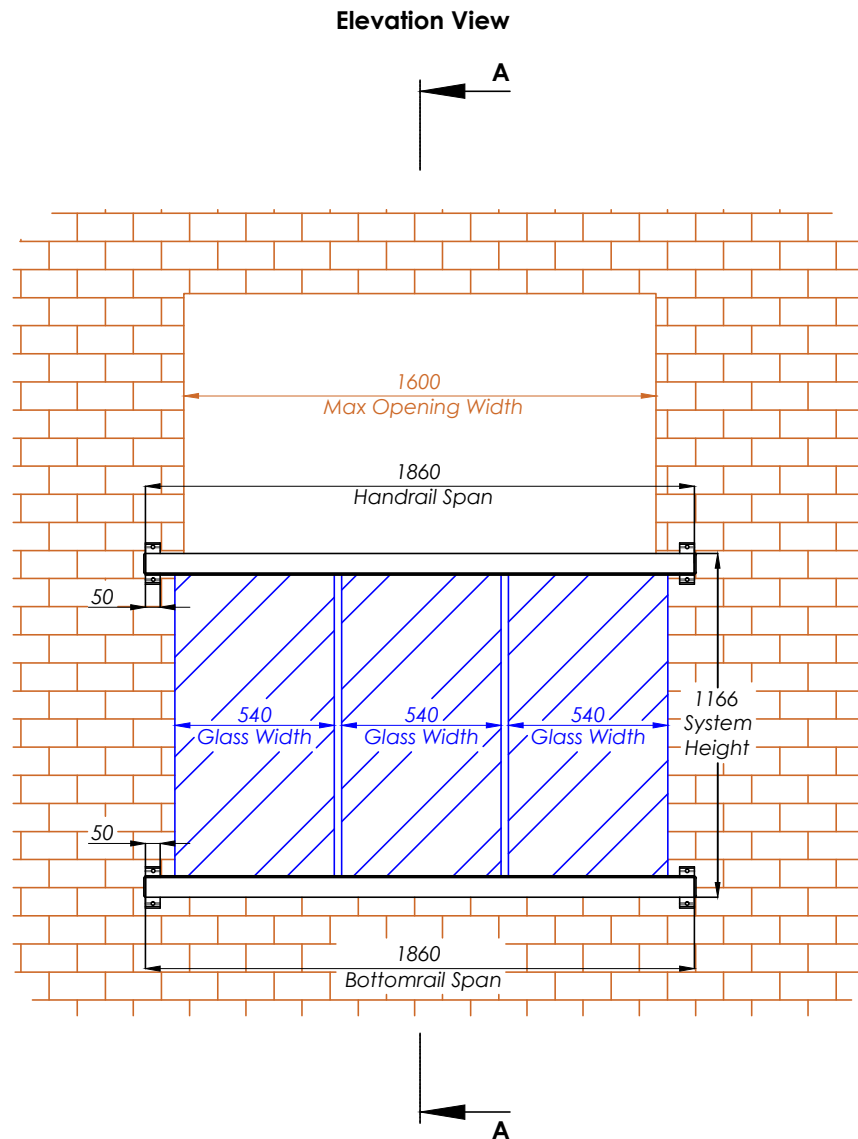

# MBAL 186 - Orbit Mirror Juliet (Circular Handrail Top & Bottom) 1860mm

**Hybrid**® by **Balconette**

BALCONETTE, UNIT 6 SYSTEMS HOUSE, EASTBOURNE ROAD, BLINDLEY HEATH, SURREY, RH7 6JP

TEL: 01342 410 411 FAX: 01342 410 412 WWW.BALCONETTE.CO.UK

UNLESS OTHERWISE STATED ALL DIMENSIONS IN MILLIMETERS. DO NOT SCALE FROM THIS DRAWING.