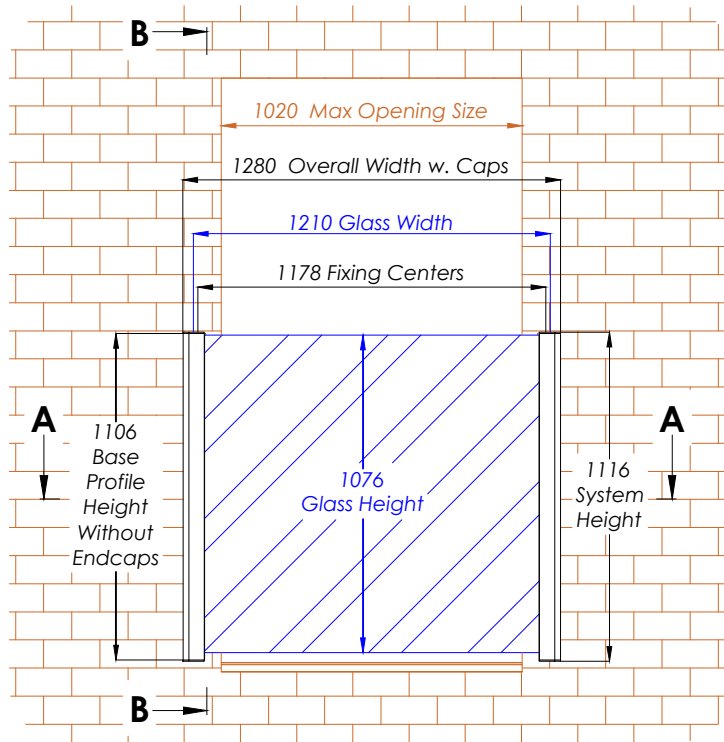

FBAL 128 - Frameless Juliet 1280mm

Elevation View

Section View A-A

Section View B-B

WEIGHT OF GLASS : 68Kg (APPROX)

Hybrid by **Balconette**

BALCONETTE, UNIT 6 SYSTEMS HOUSE, EASTBOURNE ROAD, BLINDLEY HEATH, SURREY, RH7 6JP
 TEL: 01342 410 411 FAX: 01342 410 412 WWW.BALCONETTE.CO.UK
 UNLESS OTHERWISE STATED ALL DIMENSIONS IN MILLIMETERS. DO NOT SCALE FROM THIS DRAWING.