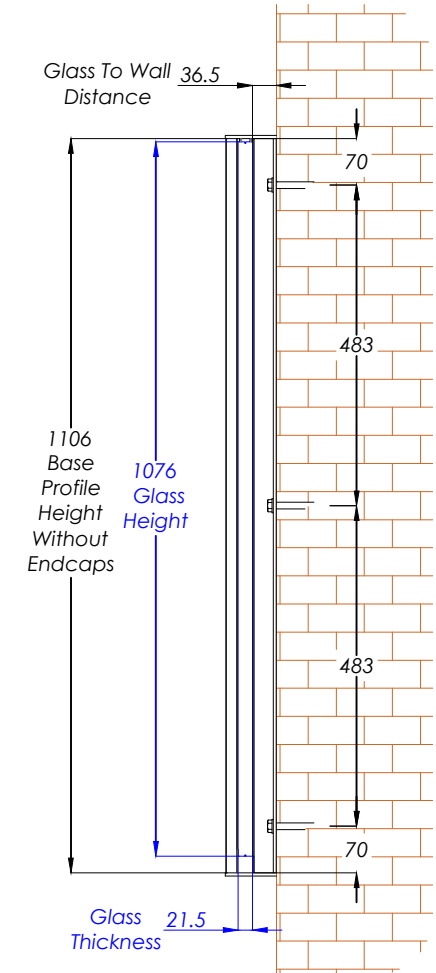

FBAL 128 - Frameless Juliet 1280mm

Elevation View

Section View A-A

Section View B-B

WEIGHT OF GLASS : 68Kg (APPROX)

Hybrid by **Balconette**

BALCONETTE, UNIT 6 SYSTEMS HOUSE, EASTBOURNE ROAD, BLINDLEY HEATH, SURREY, RH7 6JP
 TEL: 01342 410 411 FAX: 01342 410 412 WWW.BALCONETTE.CO.UK
 UNLESS OTHERWISE STATED ALL DIMENSIONS IN MILLIMETERS. DO NOT SCALE FROM THIS DRAWING.