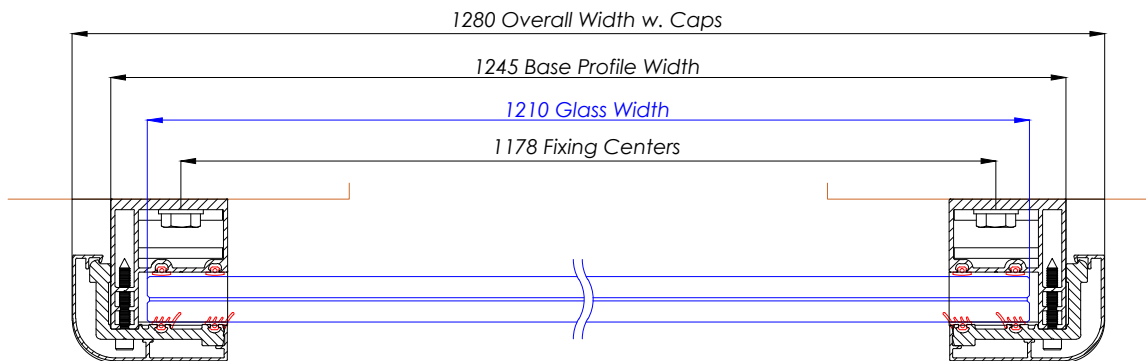

FBAL 128 - Frameless Juliet 1280mm

Elevation View

Section View A-A

Section View B-B

WEIGHT OF GLASS : 68Kg (APPROX)

Hybrid by **Balconette**

BALCONETTE, UNIT 6 SYSTEMS HOUSE, EASTBOURNE ROAD, BLINDLEY HEATH, SURREY, RH7 6JP
 TEL: 01342 410 411 FAX: 01342 410 412 WWW.BALCONETTE.CO.UK
 UNLESS OTHERWISE STATED ALL DIMENSIONS IN MILLIMETERS. DO NOT SCALE FROM THIS DRAWING.