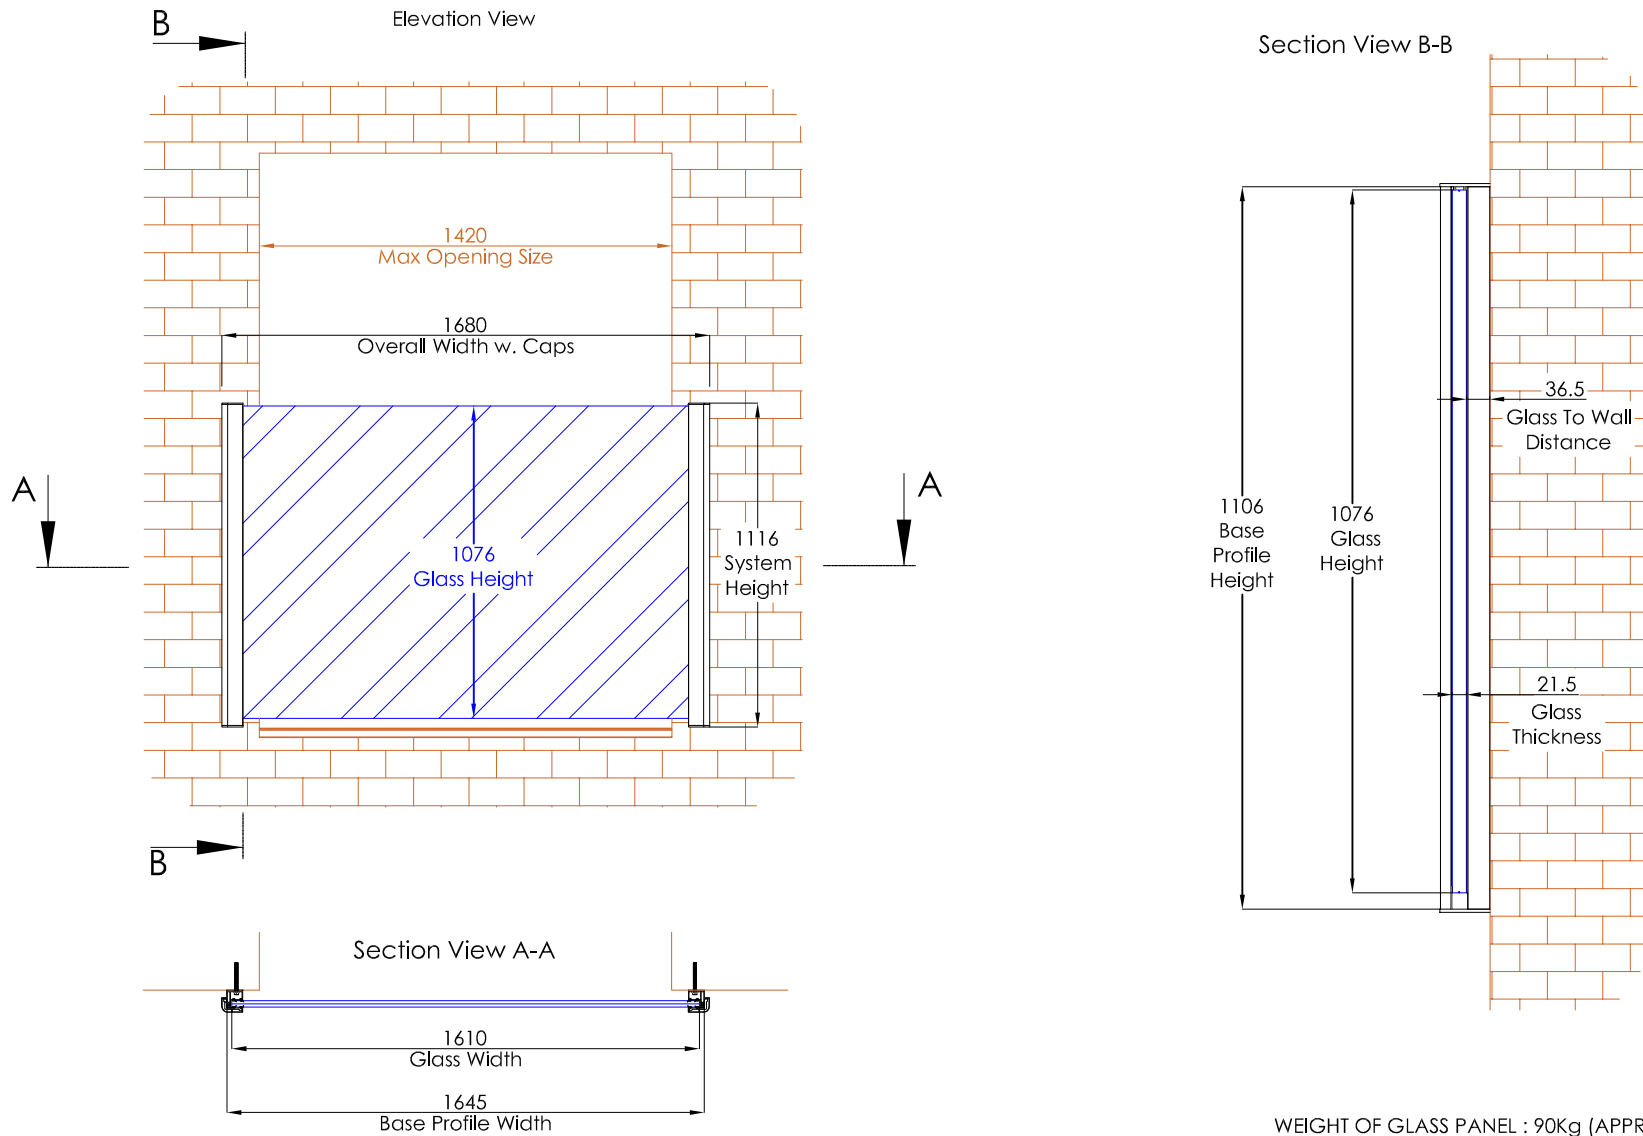

FBAL 168 - Frameless Juliet 1680mm

PRINT ALL THE DOCUMENTS YOU HAVE RECEIVED.
REVIEW THE DETAILS AND SIGN ONCE YOU AGREE.
RETURN ALL THE DOCUMENTS SO WE CAN PROCEED.

FAX OR SCAN IT TAKE A PHOTO SEND IT BY POST

DO NOT SCALE FROM THIS DRAWING.