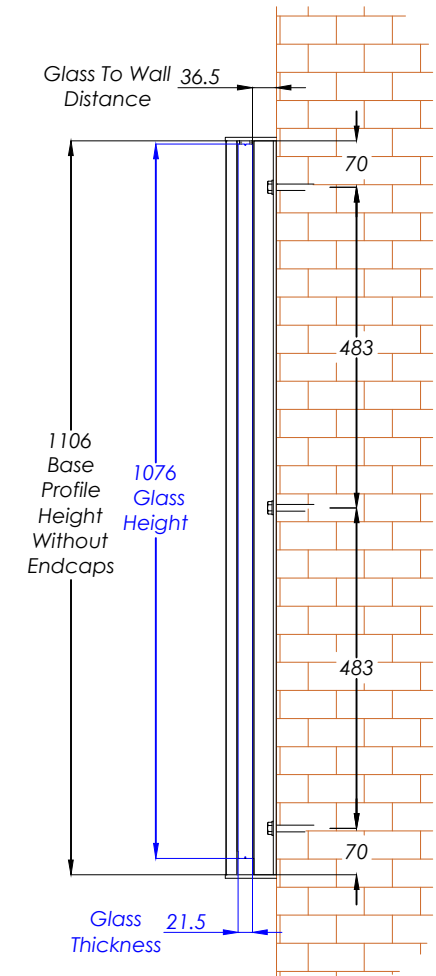

FBAL 186 - Frameless Juliet 1860mm

Elevation View

Section View A-A

Section View B-B

WEIGHT OF GLASS : 100Kg (APPROX)

Hybrid by **Balconette**

BALCONETTE, UNIT 6 SYSTEMS HOUSE, EASTBOURNE ROAD, BLINDLEY HEATH, SURREY, RH7 6JP

TEL: 01342 410 411 FAX: 01342 410 412 WWW.BALCONETTE.CO.UK

UNLESS OTHERWISE STATED ALL DIMENSIONS IN MILLIMETERS. DO NOT SCALE FROM THIS DRAWING.