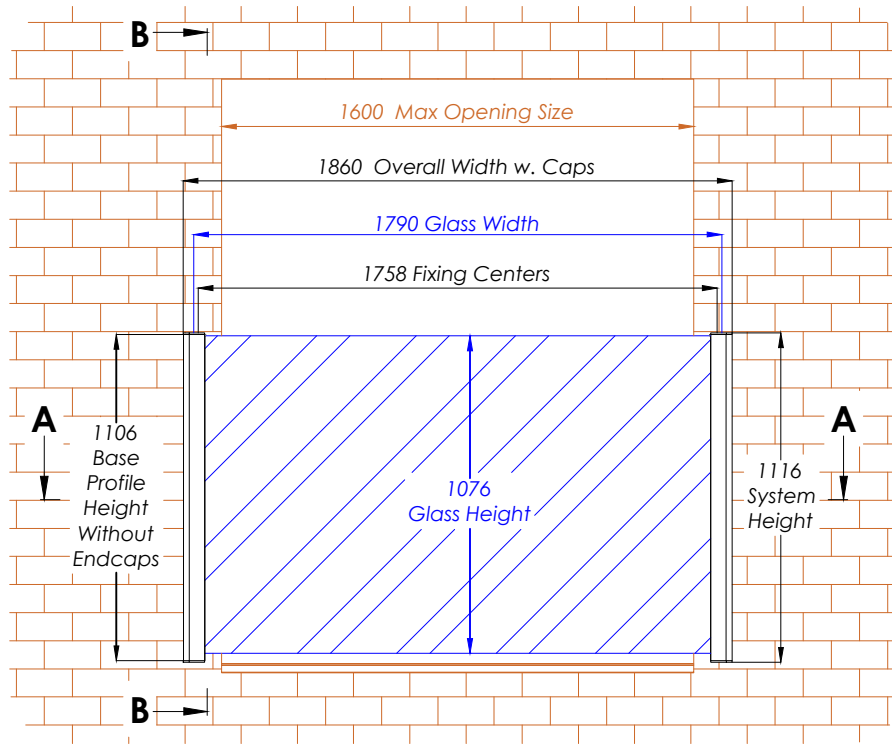

FBAL 186 - Frameless Juliet 1860mm

Elevation View

Section View A-A

Section View B-B

WEIGHT OF GLASS : 100Kg (APPROX)

Hybrid by **Balconette**

BALCONETTE, UNIT 6 SYSTEMS HOUSE, EASTBOURNE ROAD, BLINDLEY HEATH, SURREY, RH7 6JP

TEL: 01342 410 411 FAX: 01342 410 412 WWW.BALCONETTE.CO.UK

UNLESS OTHERWISE STATED ALL DIMENSIONS IN MILLIMETERS. DO NOT SCALE FROM THIS DRAWING.