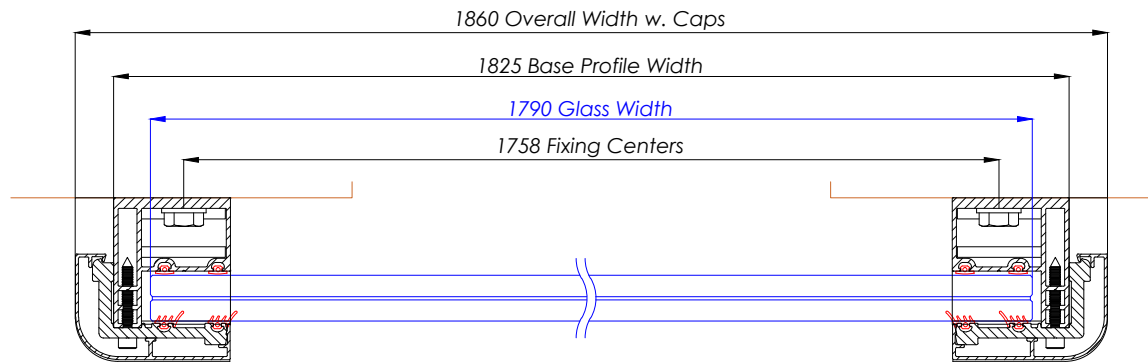

FBAL 186 - Frameless Juliet 1860mm

Elevation View

Section View A-A

Section View B-B

WEIGHT OF GLASS : 100Kg (APPROX)

Hybrid by **Balconette**

BALCONETTE, UNIT 6 SYSTEMS HOUSE, EASTBOURNE ROAD, BLINDLEY HEATH, SURREY, RH7 6JP