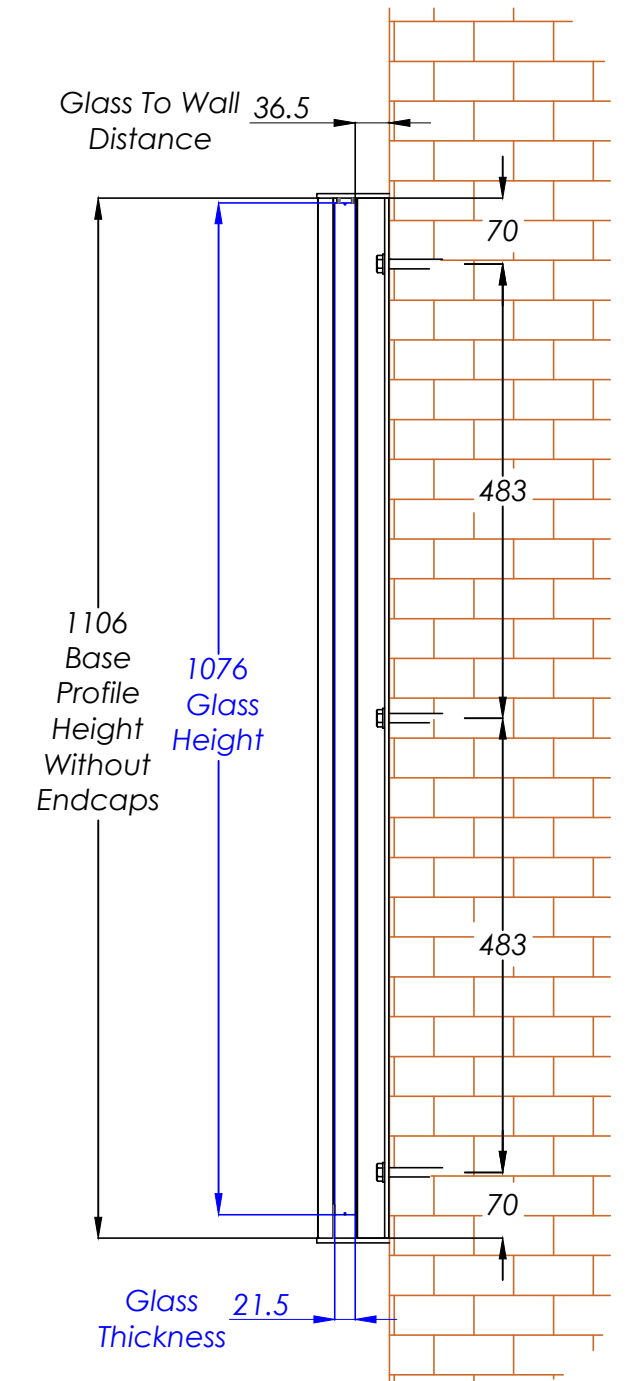

# FBAL 245 - Frameless Juliet 2450mm

Elevation View

Section View A-A

Section View B-B

WEIGHT OF GLASS : 133Kg (APPROX)

BALCONY SYSTEM SOLUTIONS LTD. UNIT 6 SYSTEMS HOUSE, EASTBOURNE ROAD, BLINDLEY HEATH, SURREY, RH7 6JP

TEL: 01342 410 411 FAX: 01342 410 412 WWW.BALCONETTE.CO.UK

UNLESS OTHERWISE STATED ALL DIMENSIONS IN MILLIMETERS.

DO NOT SCALE FROM THIS DRAWING.