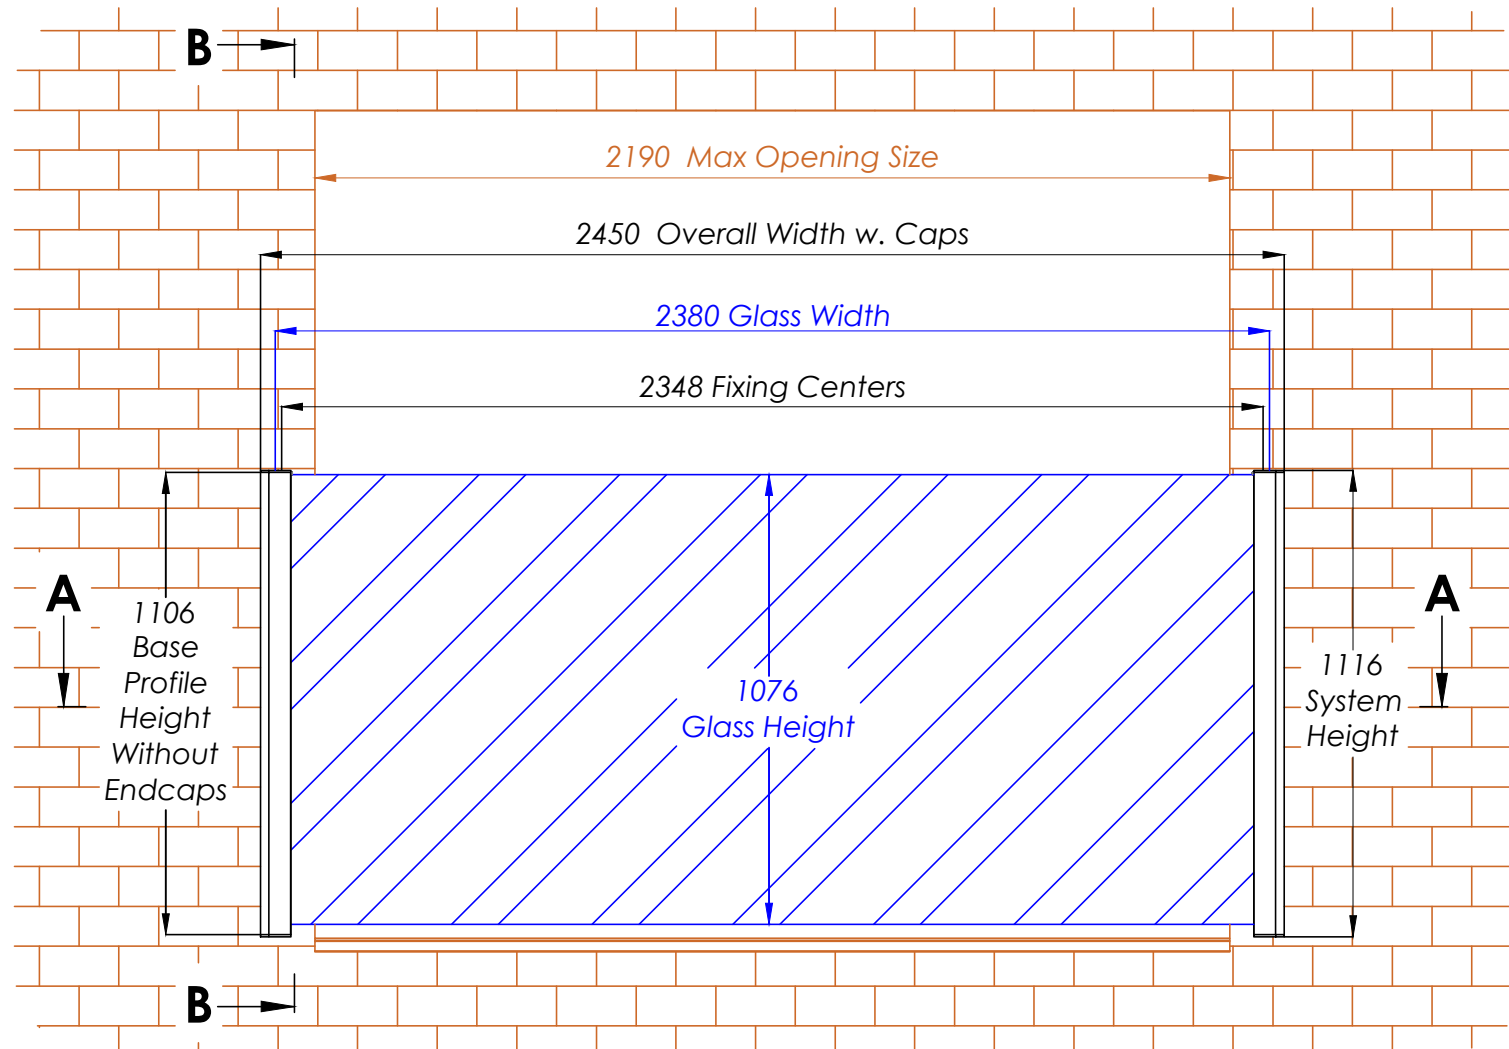

# FBAL 245 - Frameless Juliet 2450mm

Elevation View

Section View A-A

Section View B-B

WEIGHT OF GLASS : 133Kg (APPROX)

BALCONY SYSTEM SOLUTIONS LTD. UNIT 6 SYSTEMS HOUSE, EASTBOURNE ROAD, BLINDLEY HEATH, SURREY, RH7 6JP