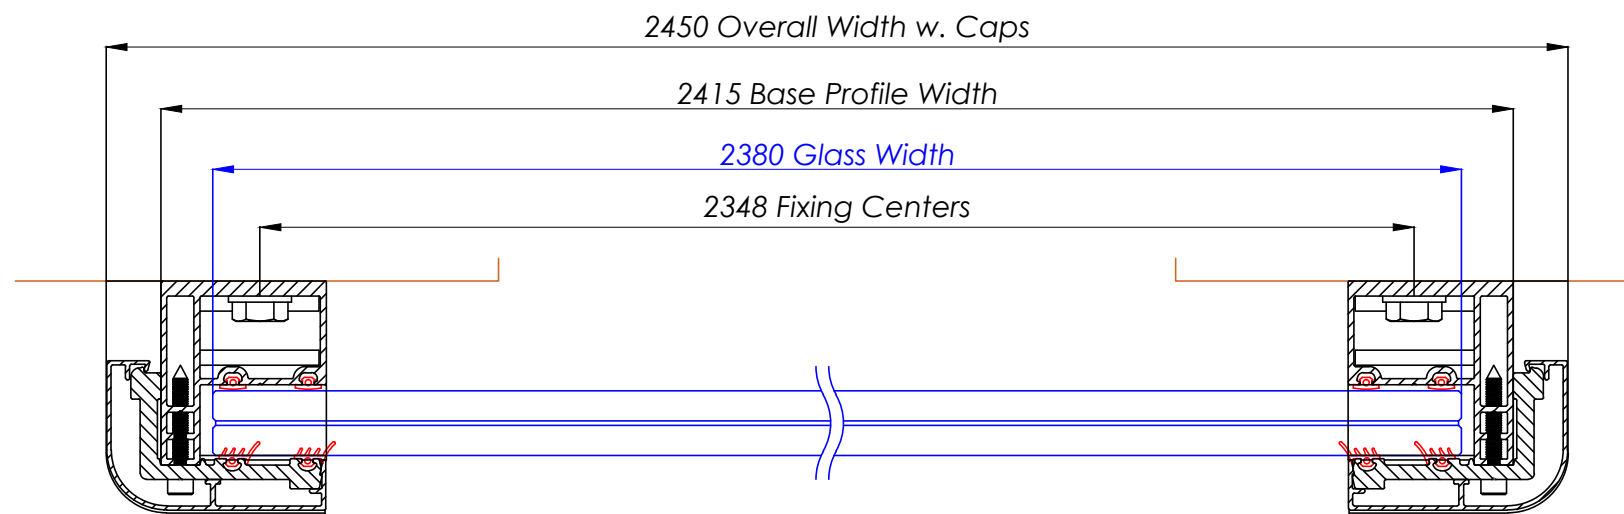

# FBAL 245 - Frameless Juliet 2450mm

Elevation View

Section View A-A

Section View B-B

WEIGHT OF GLASS : 133Kg (APPROX)

BALCONY SYSTEM SOLUTIONS LTD. UNIT 6 SYSTEMS HOUSE, EASTBOURNE ROAD, BLINDLEY HEATH, SURREY, RH7 6JP