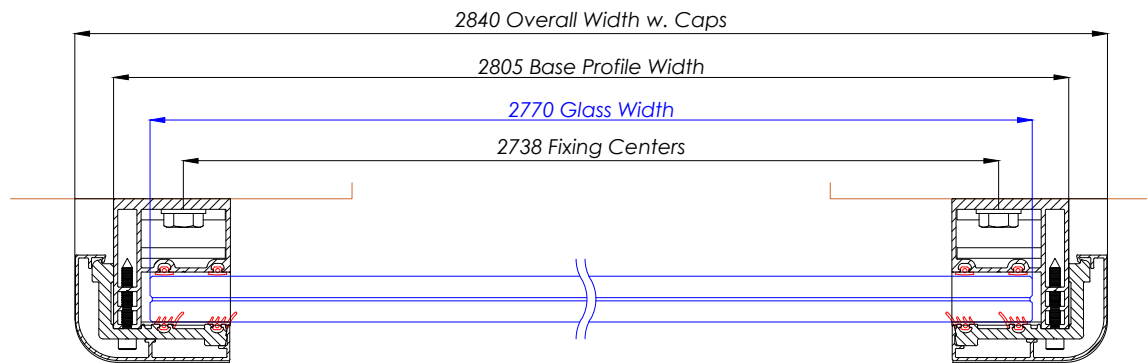

FBAL 284 - Frameless Juliet 2840mm

Elevation View

Section View A-A

Section View B-B

WEIGHT OF GLASS : 154Kg (APPROX)

Hybrid by **Balconette**

BALCONETTE, UNIT 6 SYSTEMS HOUSE, EASTBOURNE ROAD, BLINDLEY HEATH, SURREY, RH7 6JP