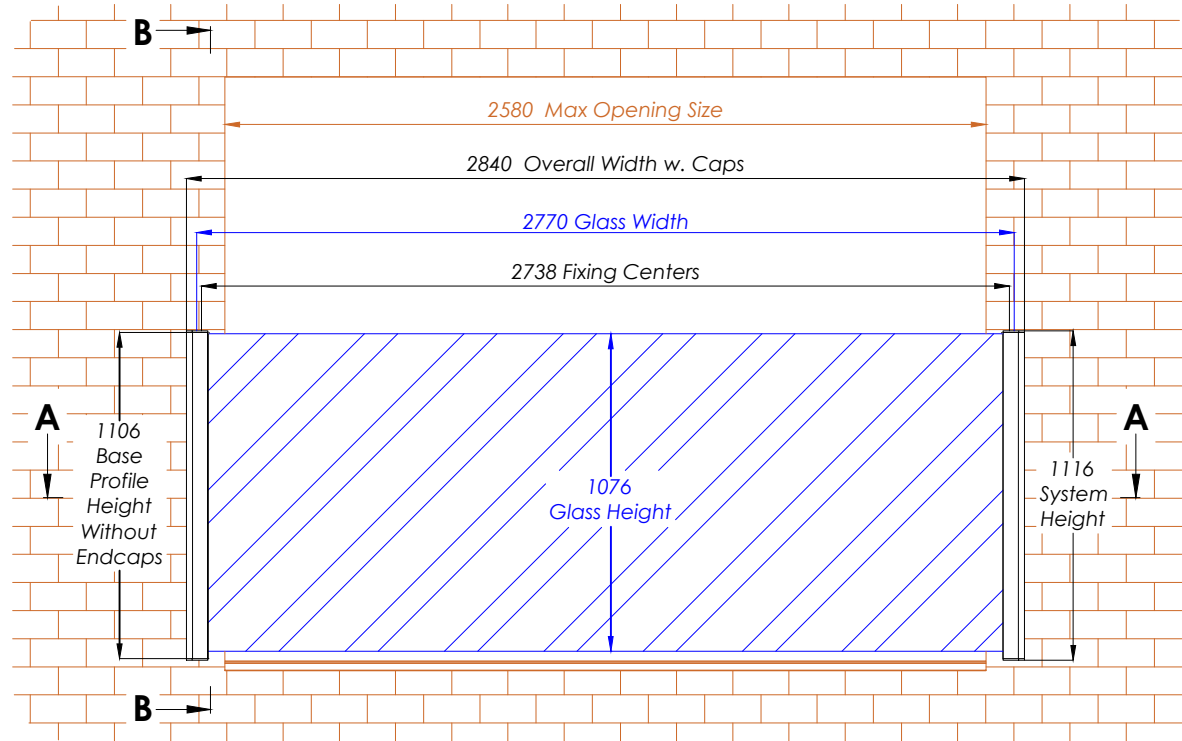

FBAL 284 - Frameless Juliet 2840mm

Elevation View

Section View A-A

Section View B-B

WEIGHT OF GLASS : 154Kg (APPROX)

Hybrid by **Balconette**

BALCONETTE, UNIT 6 SYSTEMS HOUSE, EASTBOURNE ROAD, BLINDLEY HEATH, SURREY, RH7 6JP

TEL: 01342 410 411 FAX: 01342 410 412 WWW.BALCONETTE.CO.UK

UNLESS OTHERWISE STATED ALL DIMENSIONS IN MILLIMETERS. DO NOT SCALE FROM THIS DRAWING.