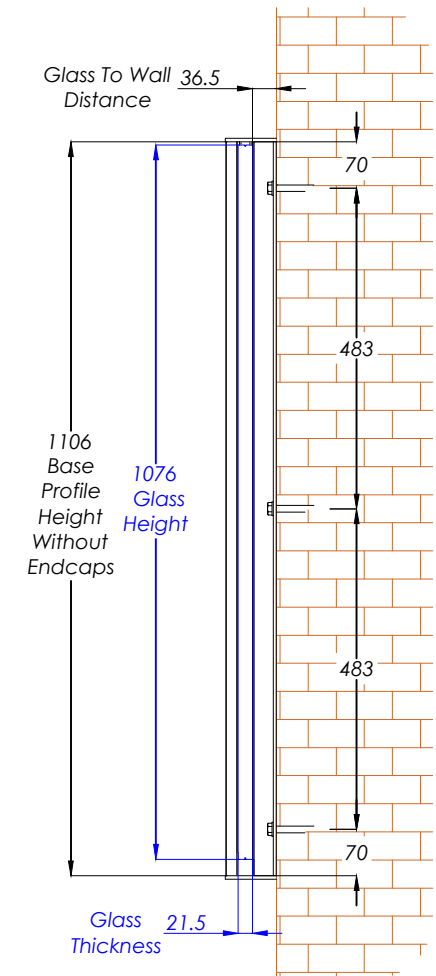

FBAL 284 - Frameless Juliet 2840mm

Elevation View

Section View A-A

Section View B-B

WEIGHT OF GLASS : 154Kg (APPROX)

Hybrid by **Balconette**

BALCONETTE, UNIT 6 SYSTEMS HOUSE, EASTBOURNE ROAD, BLINDLEY HEATH, SURREY, RH7 6JP

TEL: 01342 410 411 FAX: 01342 410 412 WWW.BALCONETTE.CO.UK

UNLESS OTHERWISE STATED ALL DIMENSIONS IN MILLIMETERS. DO NOT SCALE FROM THIS DRAWING.