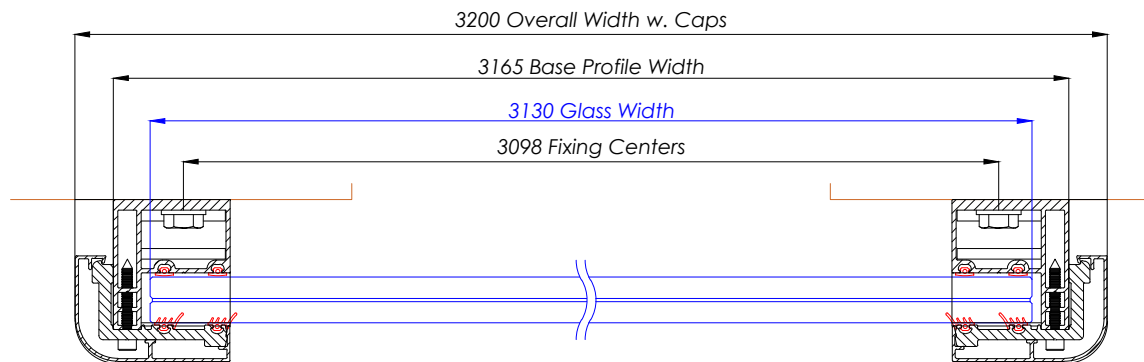

# FBAL 320 - Frameless Juliet 3200mm

Section View A-A

Section View B-B

WEIGHT OF GLASS : 174Kg (APPROX)

BALCONETTE, UNIT 6 SYSTEMS HOUSE, EASTBOURNE ROAD, BLINDLEY HEATH, SURREY, RH7 6JP

TEL: 01342 410 411 FAX: 01342 410 412 WWW.BALCONETTE.CO.UK

UNLESS OTHERWISE STATED ALL DIMENSIONS IN MILLIMETERS. DO NOT SCALE FROM THIS DRAWING.