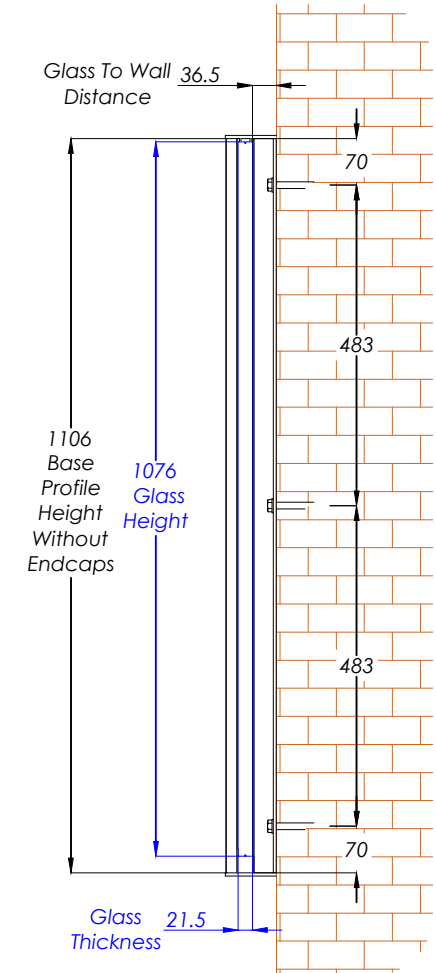

# FBAL 320 - Frameless Juliet 3200mm

Section View A-A

Section View B-B

WEIGHT OF GLASS : 174Kg (APPROX)

BALCONETTE, UNIT 6 SYSTEMS HOUSE, EASTBOURNE ROAD, BLINDLEY HEATH, SURREY, RH7 6JP

TEL: 01342 410 411 FAX: 01342 410 412 WWW.BALCONETTE.CO.UK

UNLESS OTHERWISE STATED ALL DIMENSIONS IN MILLIMETERS. DO NOT SCALE FROM THIS DRAWING.