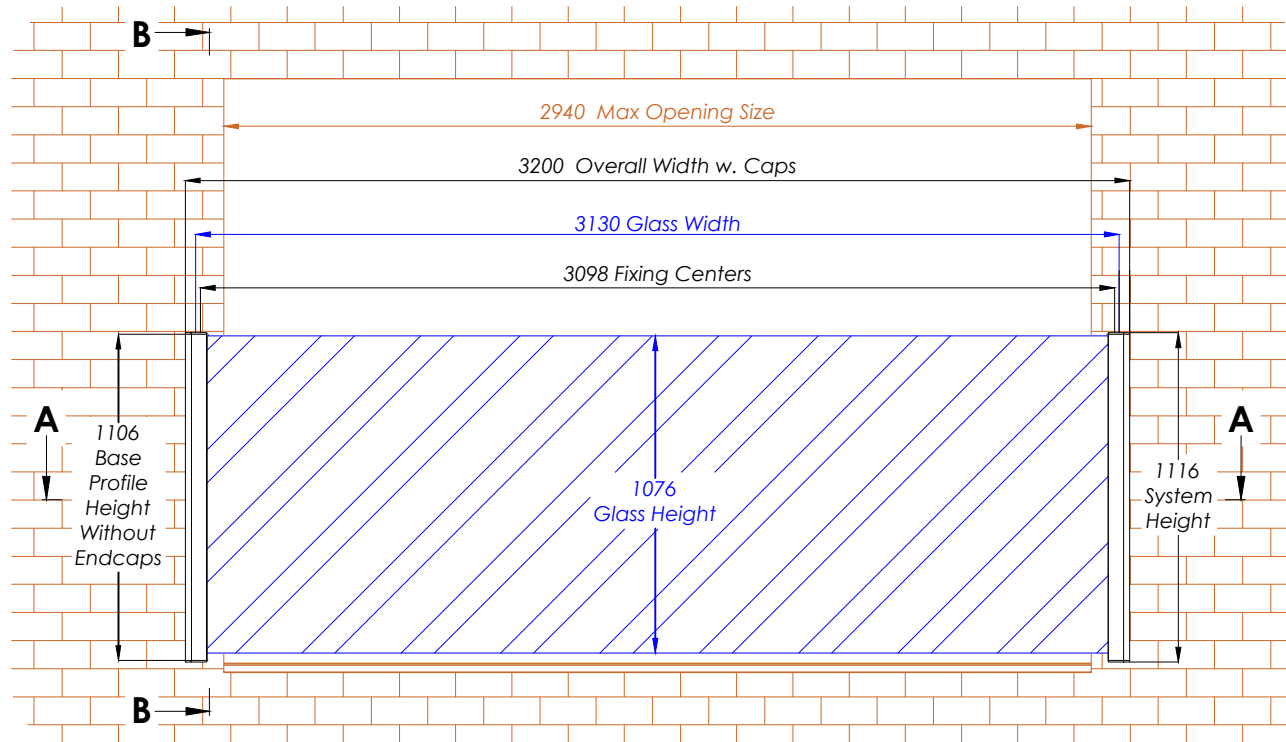

# FBAL 320 - Frameless Juliet 3200mm

Section View A-A

Section View B-B

WEIGHT OF GLASS : 174Kg (APPROX)

BALCONETTE, UNIT 6 SYSTEMS HOUSE, EASTBOURNE ROAD, BLINDLEY HEATH, SURREY, RH7 6JP

TEL: 01342 410 411 FAX: 01342 410 412 WWW.BALCONETTE.CO.UK

UNLESS OTHERWISE STATED ALL DIMENSIONS IN MILLIMETERS. DO NOT SCALE FROM THIS DRAWING.